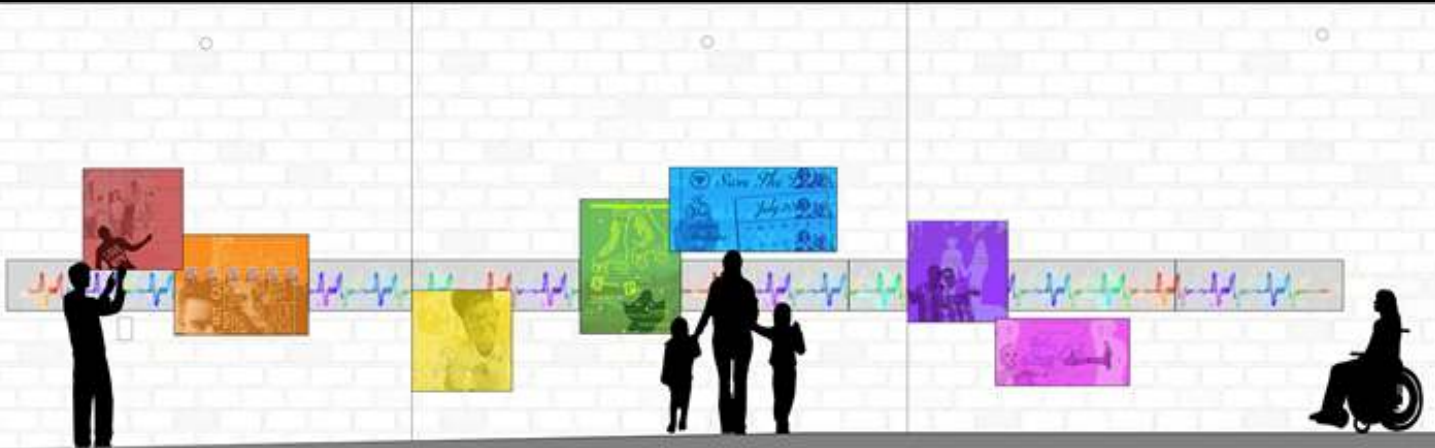

HOME LEASING AND RoCo
INVITE YOU TO THE UNVEILING OF

HEARTLINE

BY CARRIE GAULT

Heartline is a ceramic tile collage that depicts the histories, memories, and current lives of the LGBTQ+ community in Rochester.